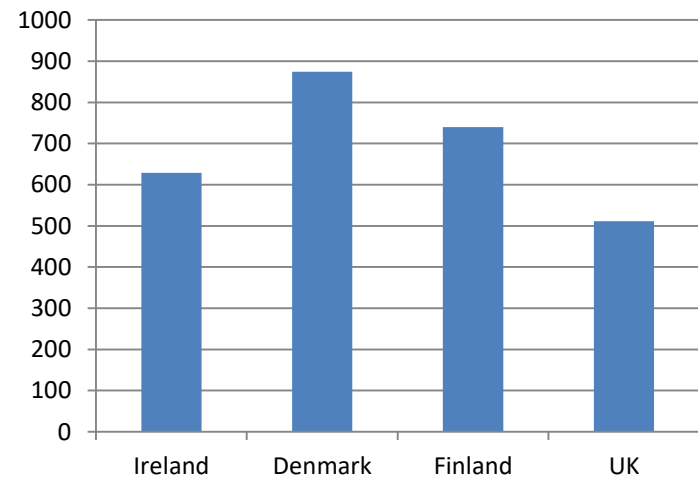

Country comparison: population adjusted figures

FP7

HORIZON 2020 NATIONAL SUPPORT NETWORK LED BY ENTERPRISE IRELAND

An Roinn Post, Fiontar agus Nuálaíochta
Department of Jobs, Enterprise and Innovation