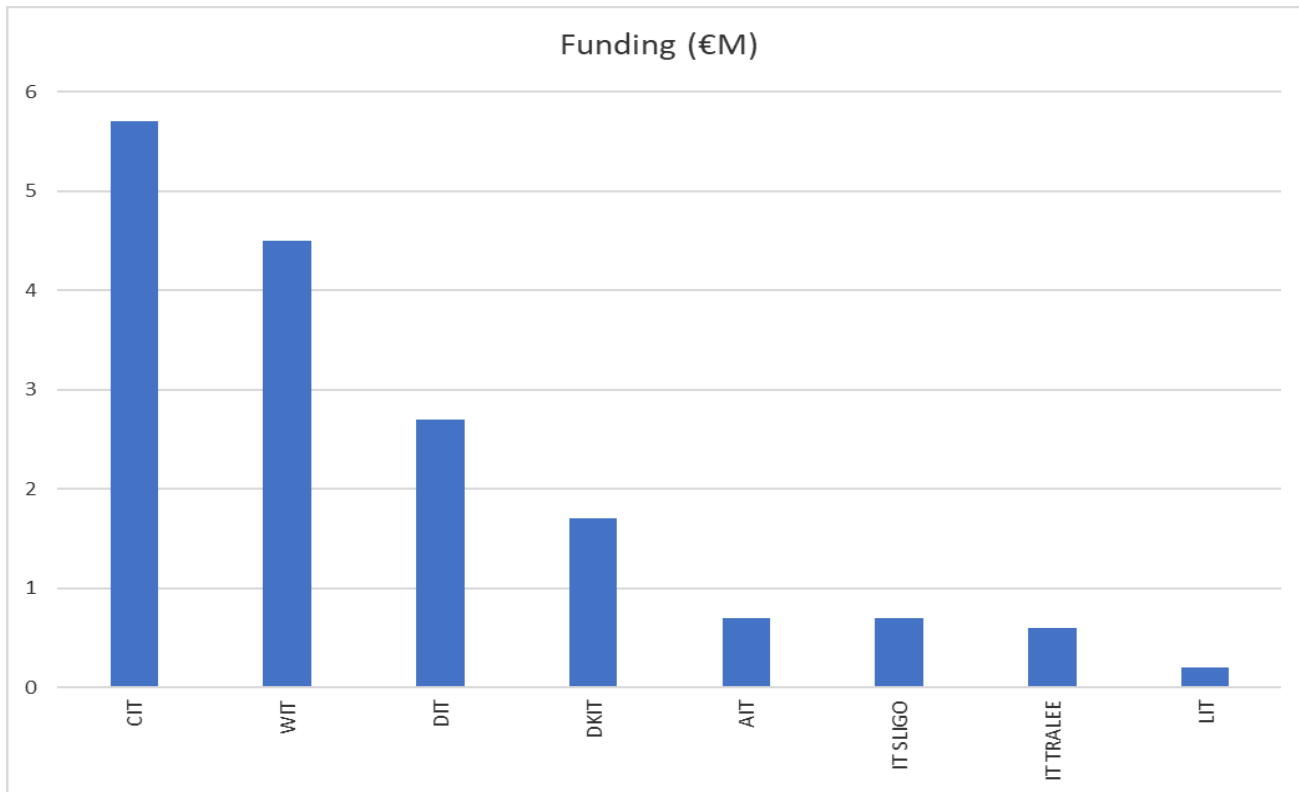

ENTERPRISE IRELAND
where innovation means business

HORIZON 2020
SCIENCE | INDUSTRY | SOCIETY