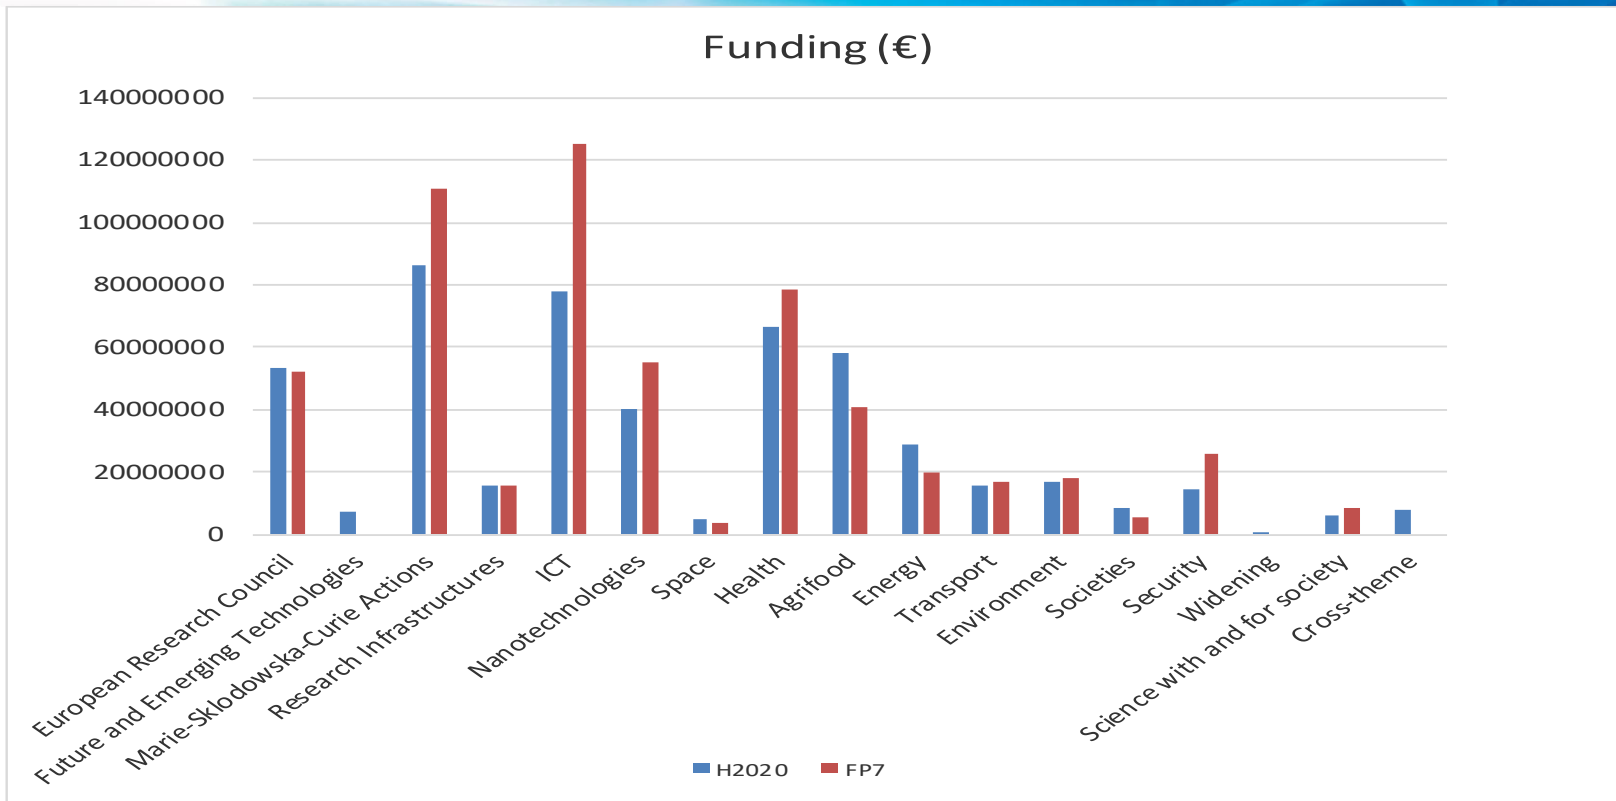

HORIZON 2020 NATIONAL SUPPORT NETWORK LED BY ENTERPRISE IRELAND