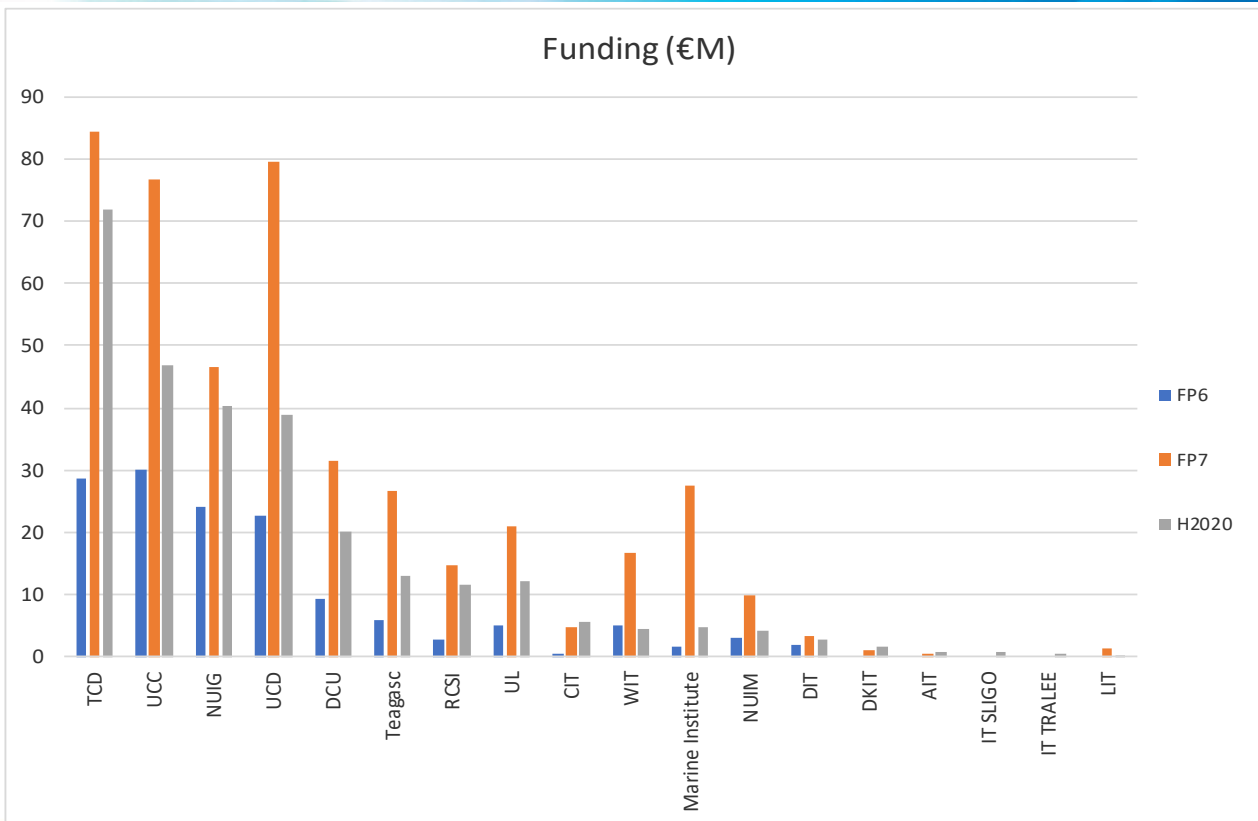

HORIZON 2020 NATIONAL SUPPORT NETWORK LED BY ENTERPRISE IRELAND