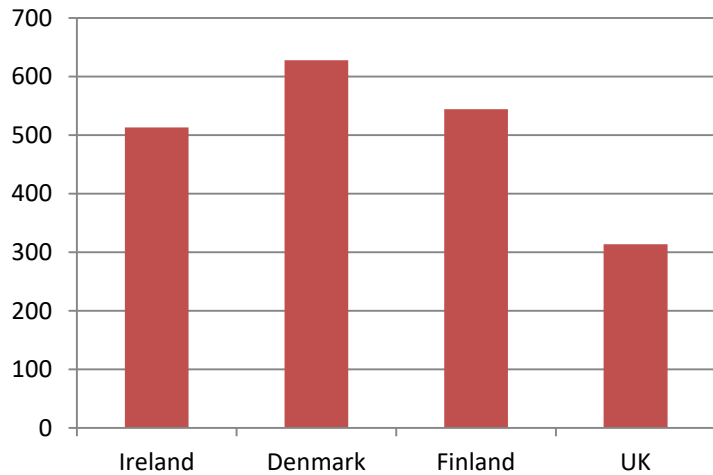

HORIZON 2020
SCIENCE | INDUSTRY | SOCIETY

Ireland in Horizon 2020

– call deadlines to 2018/01/24

- 8,632 applicants
- 1,276 successful applicants
- €513M in funding
- 1.67% of the total allocated Horizon 2020 budget
 - [target: 1.56%; juste retour: 1.2%]
- Success rate: 15% (MS Average: 15%)
- By Sector:
 - Higher Education: €269.6M (52.7%) – success rate 14%
 - Companies: €176.0M (34.4%) – success rate 13%
- SMEs: €107.8M (61% of company funding)

HORIZON 2020 NATIONAL SUPPORT NETWORK LED BY ENTERPRISE IRELAND

An Roinn Post, Fiontar agus Nuálaíochta
Department of Jobs, Enterprise and Innovation

Country comparison: population adjusted figures

Horizon 2020