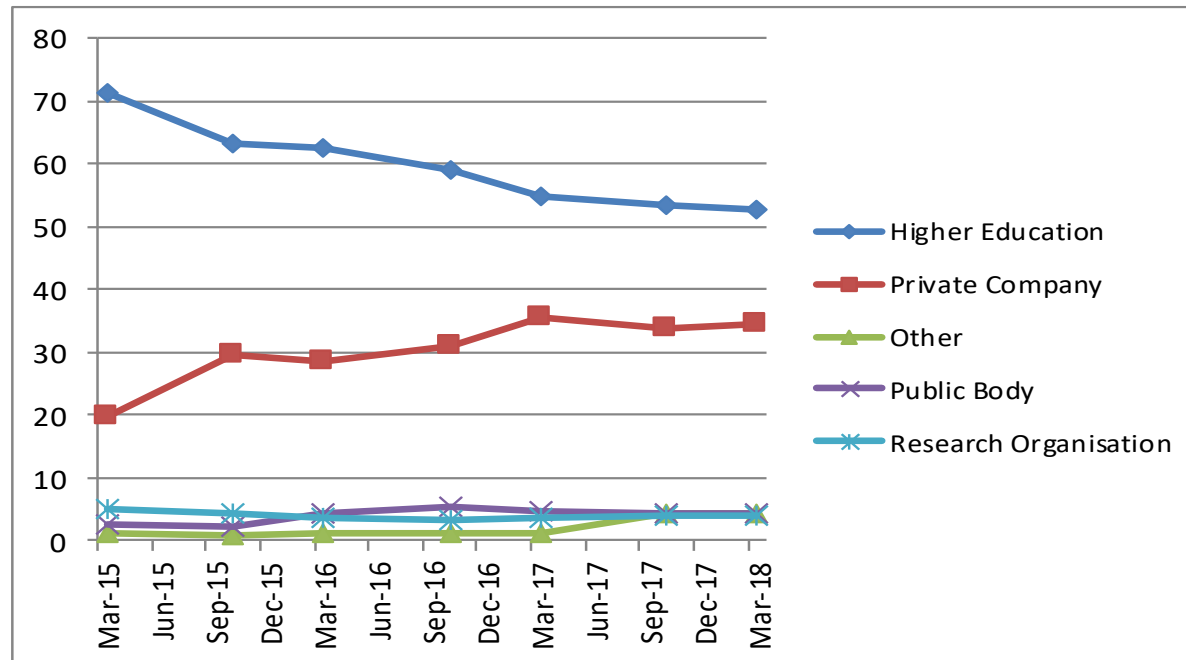

FP7

HORIZON 2020 NATIONAL SUPPORT NETWORK LED BY ENTERPRISE IRELAND

An Roinn Post, Fiontar agus Nuálaíochta
Department of Jobs, Enterprise and Innovation

Sector breakdown: 2014-2017 trend

HORIZON 2020 NATIONAL SUPPORT NETWORK LED BY ENTERPRISE IRELAND